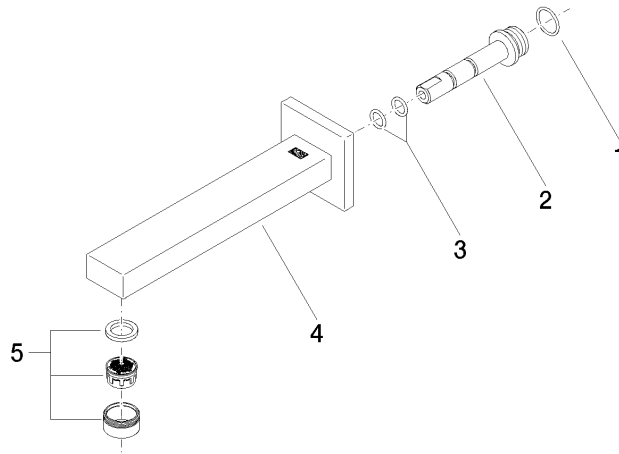

SYMETRICS Wall-mounted basin spout without pop-up waste - Chrome

13 800 980

- 185mm projection
- fixed spout
- circular, air-enriched flow
- hole diameter 37 mm
- rosette 60 x 60 mm
- 1/2" connection
- plug-link mounting
- max. flow 7 l/min
- lead-free
- WRAS 1904065

For Touchfree control please order eSet Touchfree
WITH or WITHOUT temperature adjustment

Recommended miscellaneous

Concealed wall elbow -

35 085 970 90

- max. recess depth 163 mm
- min. recess depth 90 mm

SYMETRICS Wall-mounted basin spout without pop-up waste - Chrome

13 800 980

mm [inches]

Flow rate chart

Certificates

LGA_18592.

WRAS_1904065.

SYMETRICS Wall-mounted basin spout without pop-up waste - Chrome

13 800 980

Spare parts list

| No. | Item Number | Name | Quantity used | Delivery time |
|-----|--------------------|---------|---------------|---------------|
| 1 | 09 14 10 053 90 | seal | 1 | 2 |
| 2 | 09 24 04 135 90 | nipple | 1 | 2 |
| 3 | 09 14 10 008 90 | seal | 2 | 2 |
| 4 | 90 11 68 004 00-00 | spout | 1 | 10 |
| 5 | 90 23 01 029 02-00 | aerator | 1 | 10 |