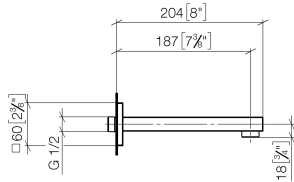

SYMETRICS Wall-mounted basin spout without pop-up waste - Chrome

13 800 980

- 185mm projection
- fixed spout
- circular, air-enriched flow
- hole diameter 37 mm
- rosette 60 x 60 mm
- 1/2" connection
- plug-link mounting
- max. flow 7 l/min
- lead-free
- WRAS 1904065

For Touchfree control please order eSet Touchfree
WITH or WITHOUT temperature adjustment

Recommended miscellaneous

Concealed wall elbow -

35 085 970 90

- max. recess depth 163 mm
- min. recess depth 90 mm

SYMETRICS Wall-mounted basin spout without pop-up waste - Chrome

13 800 980

mm [inches]

Flow rate chart

Certificates

LGA_18592.

WRAS_1904065.

SYMETRICS Wall-mounted basin spout without pop-up waste - Chrome

13 800 980

Spare parts list

| No. | Item Number | Name | Quantity used | Delivery time |
|-----|--------------------|---------|---------------|---------------|
| 1 | 09 14 10 053 90 | seal | 1 | 2 |
| 2 | 09 24 04 135 90 | nipple | 1 | 2 |
| 3 | 09 14 10 008 90 | seal | 2 | 2 |
| 4 | 90 11 68 004 00-00 | spout | 1 | 10 |
| 5 | 90 23 01 029 02-00 | aerator | 1 | 10 |